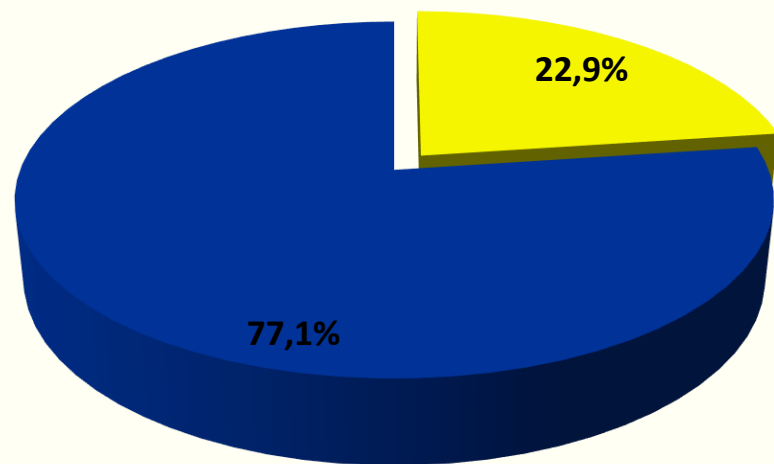

# Meios de pagamento | Payment methods – 2017

✓ Incluem-se cartões virtuais | including virtual cards

Segmento aéreo | Airlines

Segmento Terrestre | Groundservices

Legend for payment methods:

- AMERICAN EXPRESS (Green square)
- Faturado Invoice (Orange square)
- MasterCard (Red square)
- Outros Others (Grey square)
- Direto Direct (Yellow square)
- VISA (Blue square)

## Meios de pagamento | Payment methods – 2017

✓ Incluem-se cartões virtuais | including virtual cards

Segmento aéreo | Airlines

Segmento Terrestre | Groundservices

Cartão  
Crédito

Faturado  
Invoice