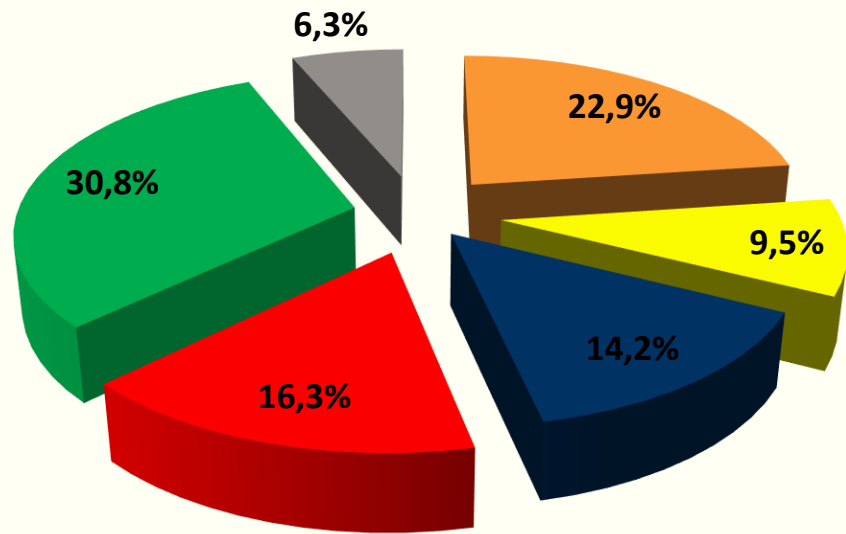

# Meios de pagamento | Payment methods – 2017

✓ Incluem-se cartões virtuais | including virtual cards

Segmento aéreo | Airlines

Segmento Terrestre | Groundservices

Legend for payment methods:

- AMERICAN EXPRESS (Green square)
- Faturado Invoice (Orange square)
- MasterCard (Red square)
- Outros Others (Grey square)
- Direto Direct (Yellow square)
- VISA (Blue square)

## Meios de pagamento | Payment methods – 2017

✓ Incluem-se cartões virtuais | including virtual cards

Segmento aéreo | Airlines

Segmento Terrestre | Groundservices

Cartão  
Crédito

Faturado  
Invoice