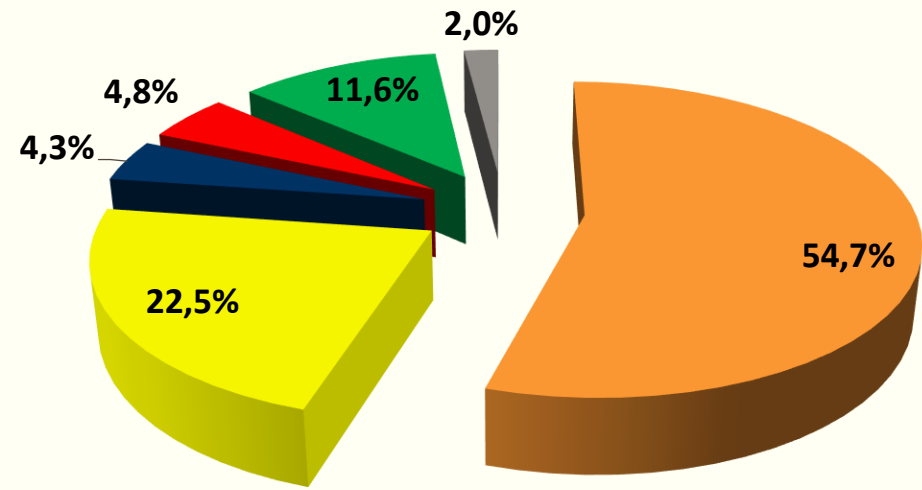

# Meios de pagamento | Payment methods – 2017

✓ Incluem-se cartões virtuais | including virtual cards

Segmento aéreo | Airlines

Segmento Terrestre | Groundservices

Legend for payment methods:

- AMERICAN EXPRESS (Green square)
- Faturado Invoice (Orange square)
- MasterCard (Red square)
- Outros Others (Grey square)
- Direto Direct (Yellow square)
- VISA (Blue square)

## Meios de pagamento | Payment methods – 2017

✓ Incluem-se cartões virtuais | including virtual cards

Segmento aéreo | Airlines

Segmento Terrestre | Groundservices

Cartão  
Crédito

Faturado  
Invoice