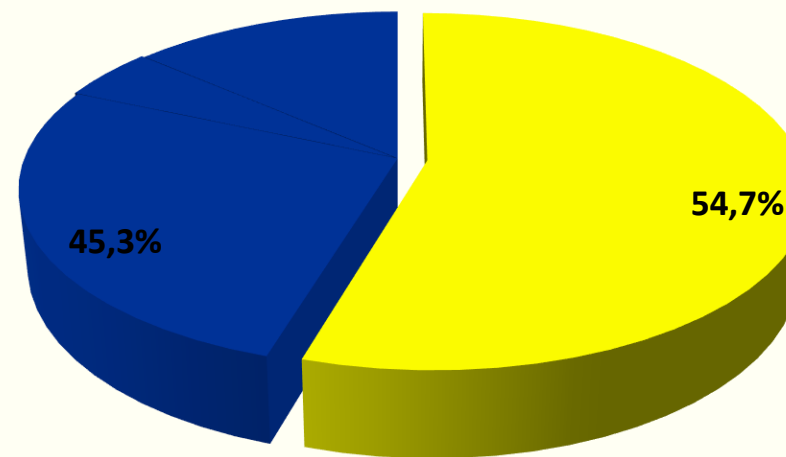

# Meios de pagamento | Payment methods – 2017

✓ Incluem-se cartões virtuais | including virtual cards

Segmento aéreo | Airlines

Segmento Terrestre | Groundservices

Legend for payment methods:

- AMERICAN EXPRESS (Green square)
- Faturado Invoice (Orange square)
- MasterCard (Red square)
- Outros Others (Grey square)
- Direto Direct (Yellow square)
- VISA (Blue square)

## Meios de pagamento | Payment methods – 2017

✓ Incluem-se cartões virtuais | including virtual cards

Segmento aéreo | Airlines

Segmento Terrestre | Groundservices

Cartão  
Crédito

Faturado  
Invoice